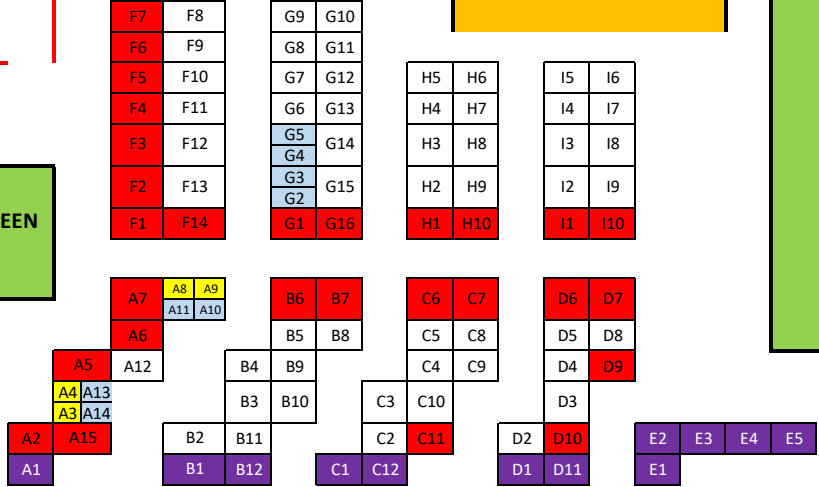

Monument Road

WINE AND FOOD

W1 W2 F3 F4 F5 F6 W7

WOOD CHOPPING

Mounted Games/Six Bar

GAMES PARKING

S  
T  
A  
G  
E

VILLAGE GREEN

KIDZ ZONE

Amusements

TRADE PARKING

McAlley Lane

Pony Club

ALL SITES 6M X 6M		SHOW SECRETARY	
6x6	PREMIUM SITE	28	LOST KIDS
6x6	PREMIUM + POWER	12	i INFORMATION
6x6	STANDARD SITE	53	EFTPOS
3x3	PREMIUM SITE	4	
3x6	STANDARD SITE	8	
5x5	FOOD SITE	8	
TOTAL SITES		<u>113</u>	